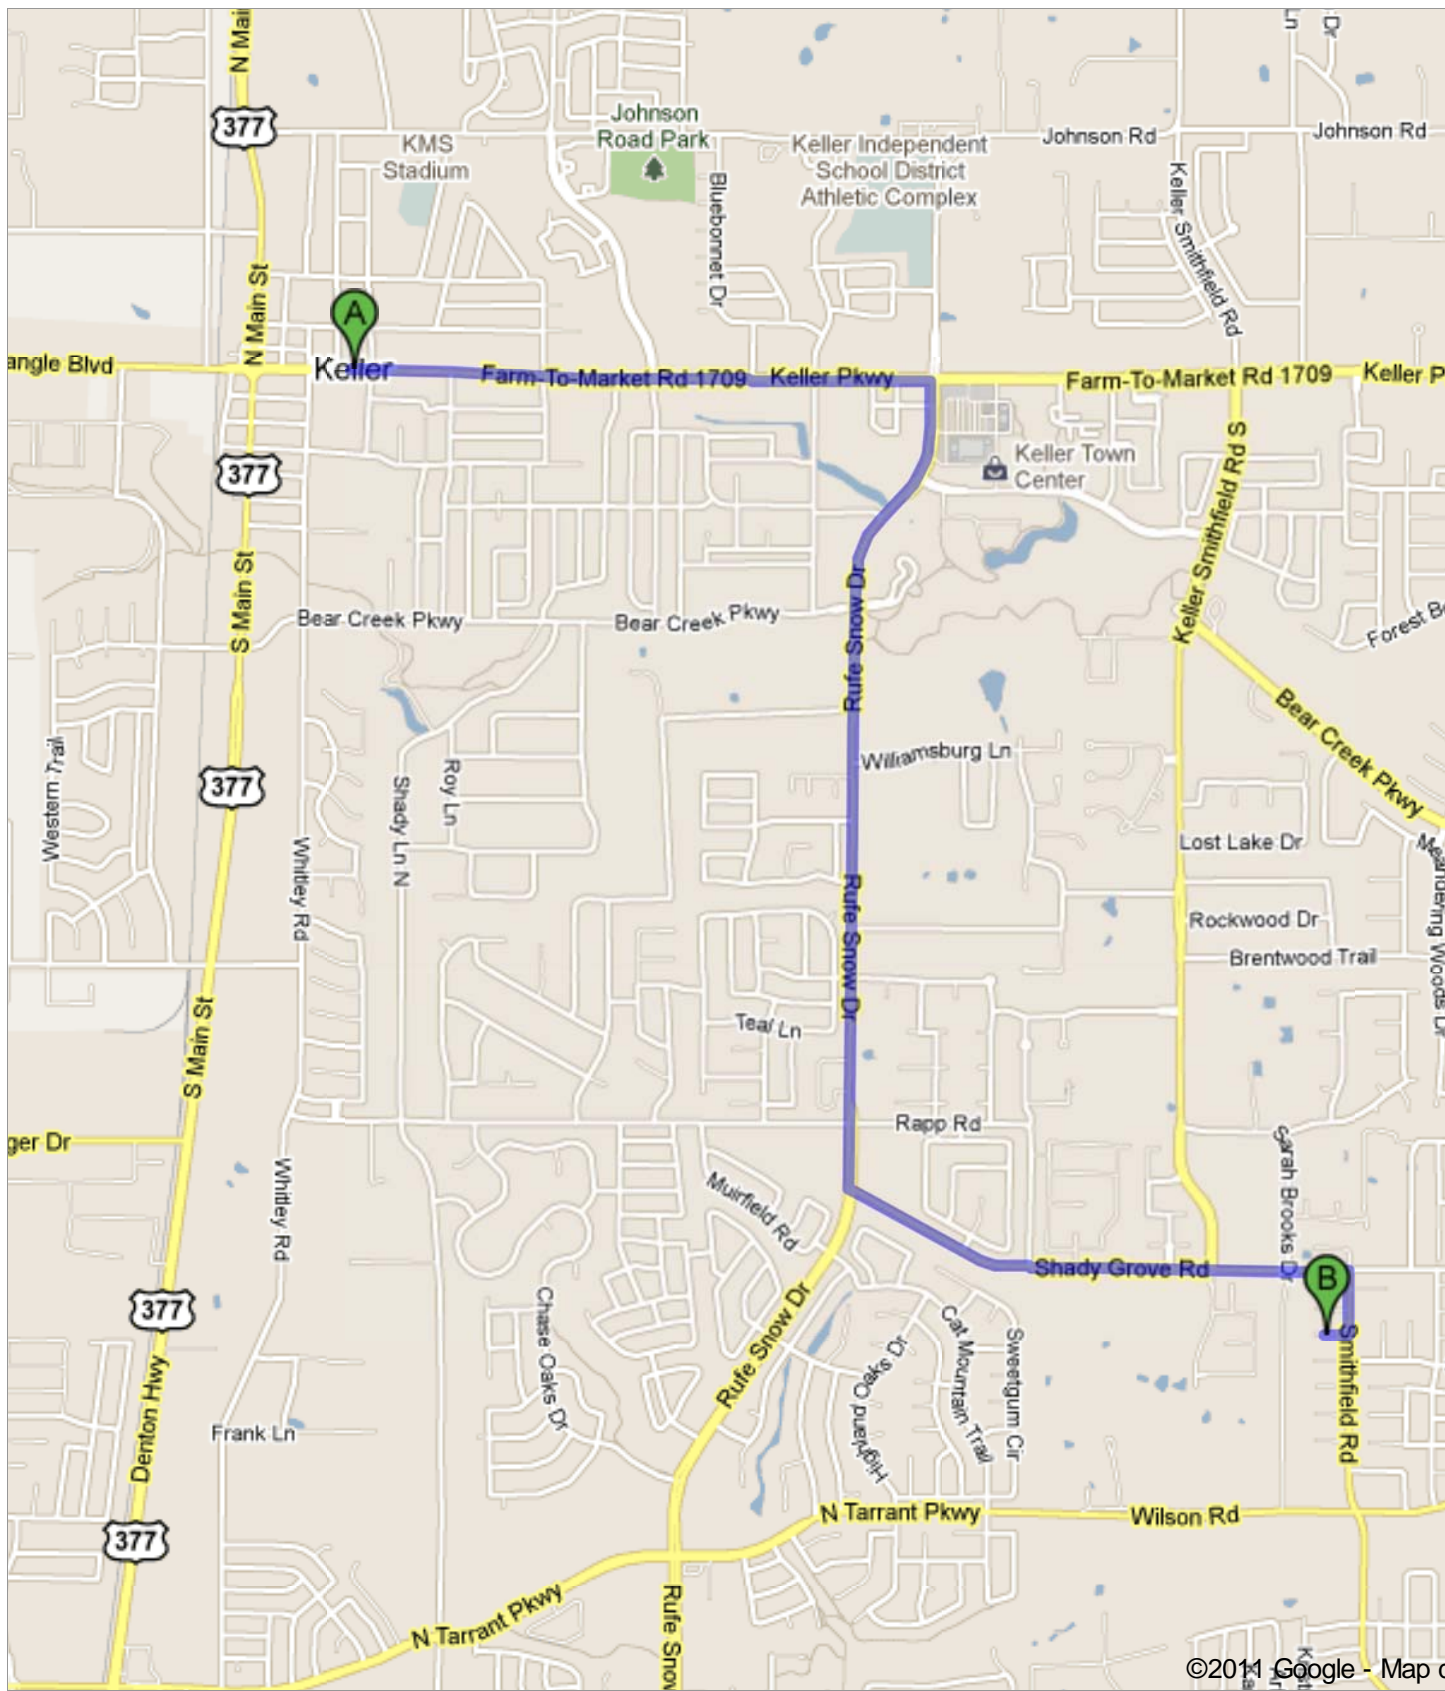

**Directions to 1505 Justin Ct, Keller, TX 76248**

**4.2 mi – about 9 mins**

**Save trees. Go green!**

Download Google Maps on your phone at [google.com/gmm](http://google.com/gmm)

 225 Keller Pkwy, Keller, TX 76248

1. Head **east** on **Farm-To-Market Rd 1709/Keller Pkwy** toward **Page St** go 1.2 mi  
About 2 mins total 1.2 mi

 2. Turn right at **Rufe Snow Dr** go 1.7 mi  
About 3 mins total 2.9 mi

 3. Turn left at **Shady Grove Rd** go 1.1 mi  
About 3 mins total 4.0 mi

 4. Turn right at **Smithfield Rd** go 0.1 mi  
total 4.1 mi

 5. Take the 2nd right onto **Justin Ct** go 272 ft  
Destination will be on the right total 4.2 mi

 1505 Justin Ct, Keller, TX 76248

These directions are for planning purposes only. You may find that construction projects, traffic, weather, or other events may cause conditions to differ from the map results, and you should plan your route accordingly. You must obey all signs or notices regarding your route.